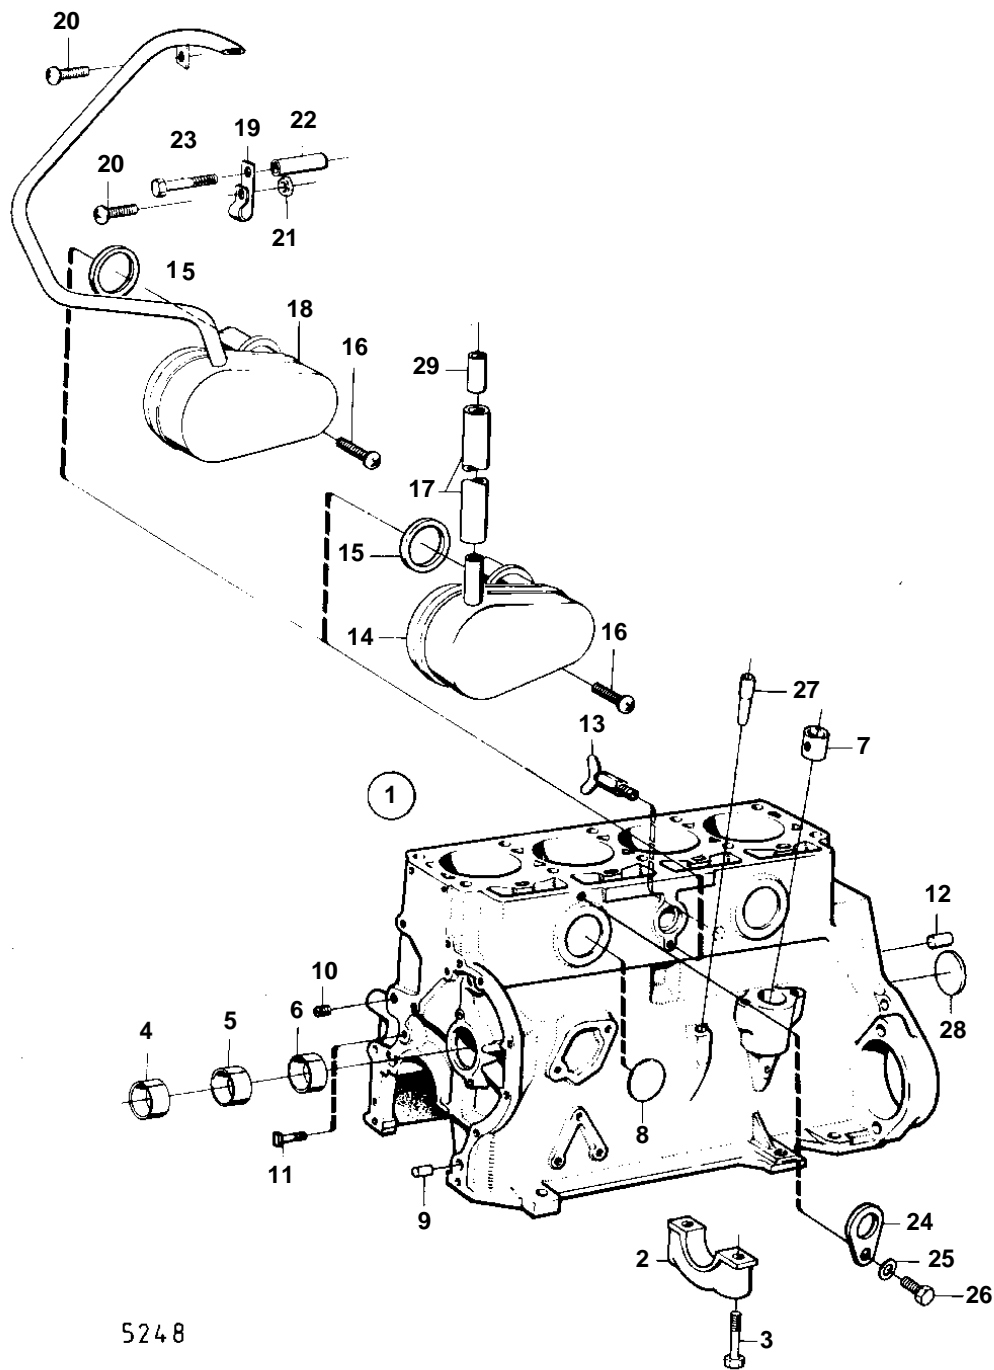

AQ115A, AQ115B, AQ130A, AQ130B, AQ130C, AQ130D, BB115A, BB115B, BB115C

AQ115A, AQ115B, AQ130A, AQ130B, AQ130C, AQ130D, BB115A, BB115B, BB115C

| REF | PART NO. | QTY | DESCRIPTION | SEE SEC. | NOTES |
|-----|----------|-----|----------------------|----------|---|
| 1 | | 1 | Cylinder | | |
| 2 | | 5 | · BEARING CAP | | |
| 3 | | 10 | · Screw | | 1/2"UNC |
| | 945799 | 10 | · Hexagon screw | | M12 |
| 4 | | 1 | · Bushing | | |
| 5 | | 1 | · Bushing | | |
| 6 | | 1 | · Bushing | | |
| 7 | 418251 | 1 | · Bushing | | |
| 8 | 192212 | 6 | · Expansion plug | | |
| 9 | 950562 | 2 | · Pin | | |
| 10 | 952076 | 1 | · Plug | | |
| | 952075 | 2 | Plug | | |
| 11 | | 1 | Nipple | | |
| 12 | 19730 | 2 | Pin | | |
| 13 | 82745 | 1 | Shut-off cock | | EARLY TYPE |
| | | 1 | Tap | | LATE TYPE |
| 14 | | 1 | Oil trap | | EXCL. SPEC. 9882, 9961, 9982., D = 22 MM, EARLY TYPE |
| | | 1 | Oil trap | | EXCL. SPEC. 9882, 9961, 9982., D = 27 MM, LATE TYPE |
| 15 | 418412 | 1 | Sealing ring | | I.D = 22 MM, EARLY TYPE |
| | 419805 | 1 | Sealing ring | | I.D = 27 MM, LATE TYPE |
| 16 | 950045 | 1 | Cross recessed screw | | |
| 17 | 942390 | X | Hose | | L = 330 MM |
| | 942390 | X | Hose | | SPEC. 9881, 9890. 9919, 9958, 9960., L = 250 MM |
| 18 | | 1 | Oil trap | | SPEC. 9882, 9961., D = 22 MM, EARLY TYPE |
| | | 1 | Oil trap | | SPEC. 9882, 9961., D = 27 MM, LATE TYPE |
| 19 | | 1 | Clamp | | SPEC. 9882, 9961. |
| 20 | 950046 | 2 | Cross recessed screw | | SPEC. 9882, 9961. |
| 21 | 950352 | 1 | Lock nut | | SPEC. 9882, 9961. |
| 22 | | 1 | Spacer tube | | SEE GROUP 3 |
| 23 | 955359 | 1 | Hexagon screw | | SEE GROUP 3 |
| 24 | | 1 | LIFT EYE | | |
| 25 | 942336 | 1 | Spring washer | | |
| | 941908 | 1 | Spring washer | | |
| 26 | 940114 | 1 | Hexagon screw | | L = 22 MM |
| | 955315 | 1 | Hexagon screw | | L = 20 MM |
| 27 | | 1 | Tube, PIPE | 12741 | |
| | | | | 12742 | |
| 28 | | 1 | Expansion plug | 12766 | |
| 29 | | 1 | Restricting jet | | EXCL. SPEC. 9882, 9961, 9982, 9983, 867041, 867157, 817171. |